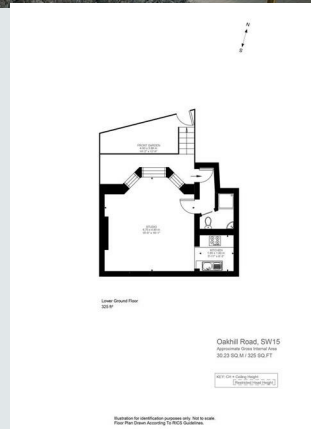

Oakhill Road, East Putney, London, SW15
£239,950

 0  1  1  C

627 Garratt Lane, London, SW18 4SX
T: 020 3633 5613 | E: info@petrasproperty.com
www.petrasproperty.com